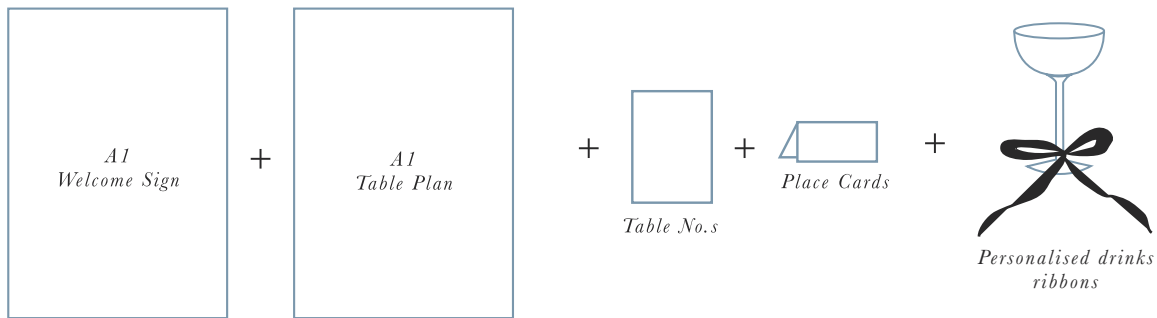

ON THE DAY PACKAGE

everything you need...

Includes

- A1 Welcome Sign
- A1 Table Plan
- Table no.s/Names
- Personalised Place Cards
- Personalised drinks ribbons for bridal party
- Includes semi-custom artwork fee

100 x GUESTS
ONLY
£550

150 x GUESTS
ONLY
£650

200 x GUESTS
ONLY
£750