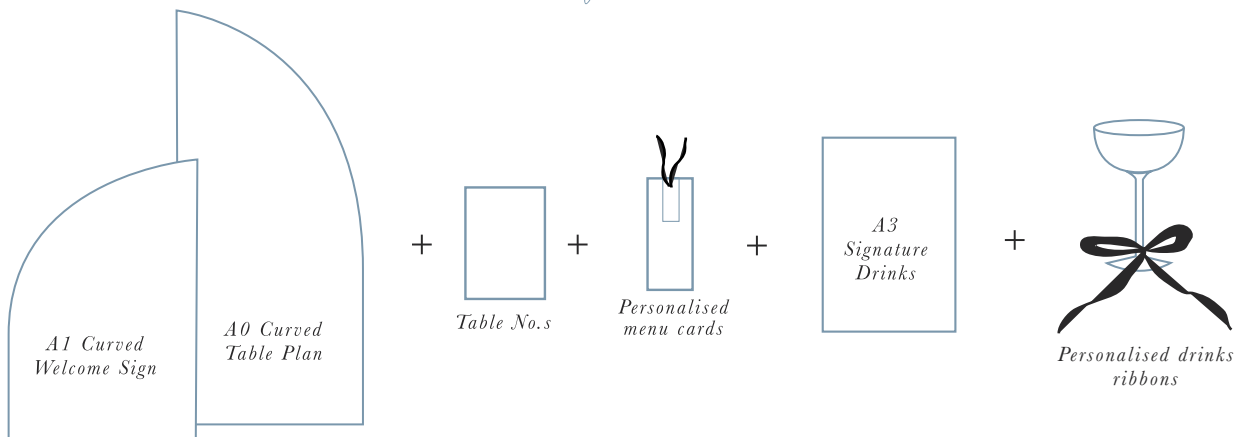

DELUX ON THE DAY PACKAGE

everything you want!

Includes

- A1 Curved Welcome Sign with acrylic lettering & stand
- A0 Curved Table Plan with acrylic lettering & stand
- Table no.s/Names
- Personalised Menu cards with name tag & frayed edge ribbon
- A3 Signature Drinks sign
- Personalised drinks ribbons for bridal party
- Includes semi-custom artwork fee

100 x GUESTS
ONLY
£950

150 x GUESTS
ONLY
£1100

200 x GUESTS
ONLY
£1250